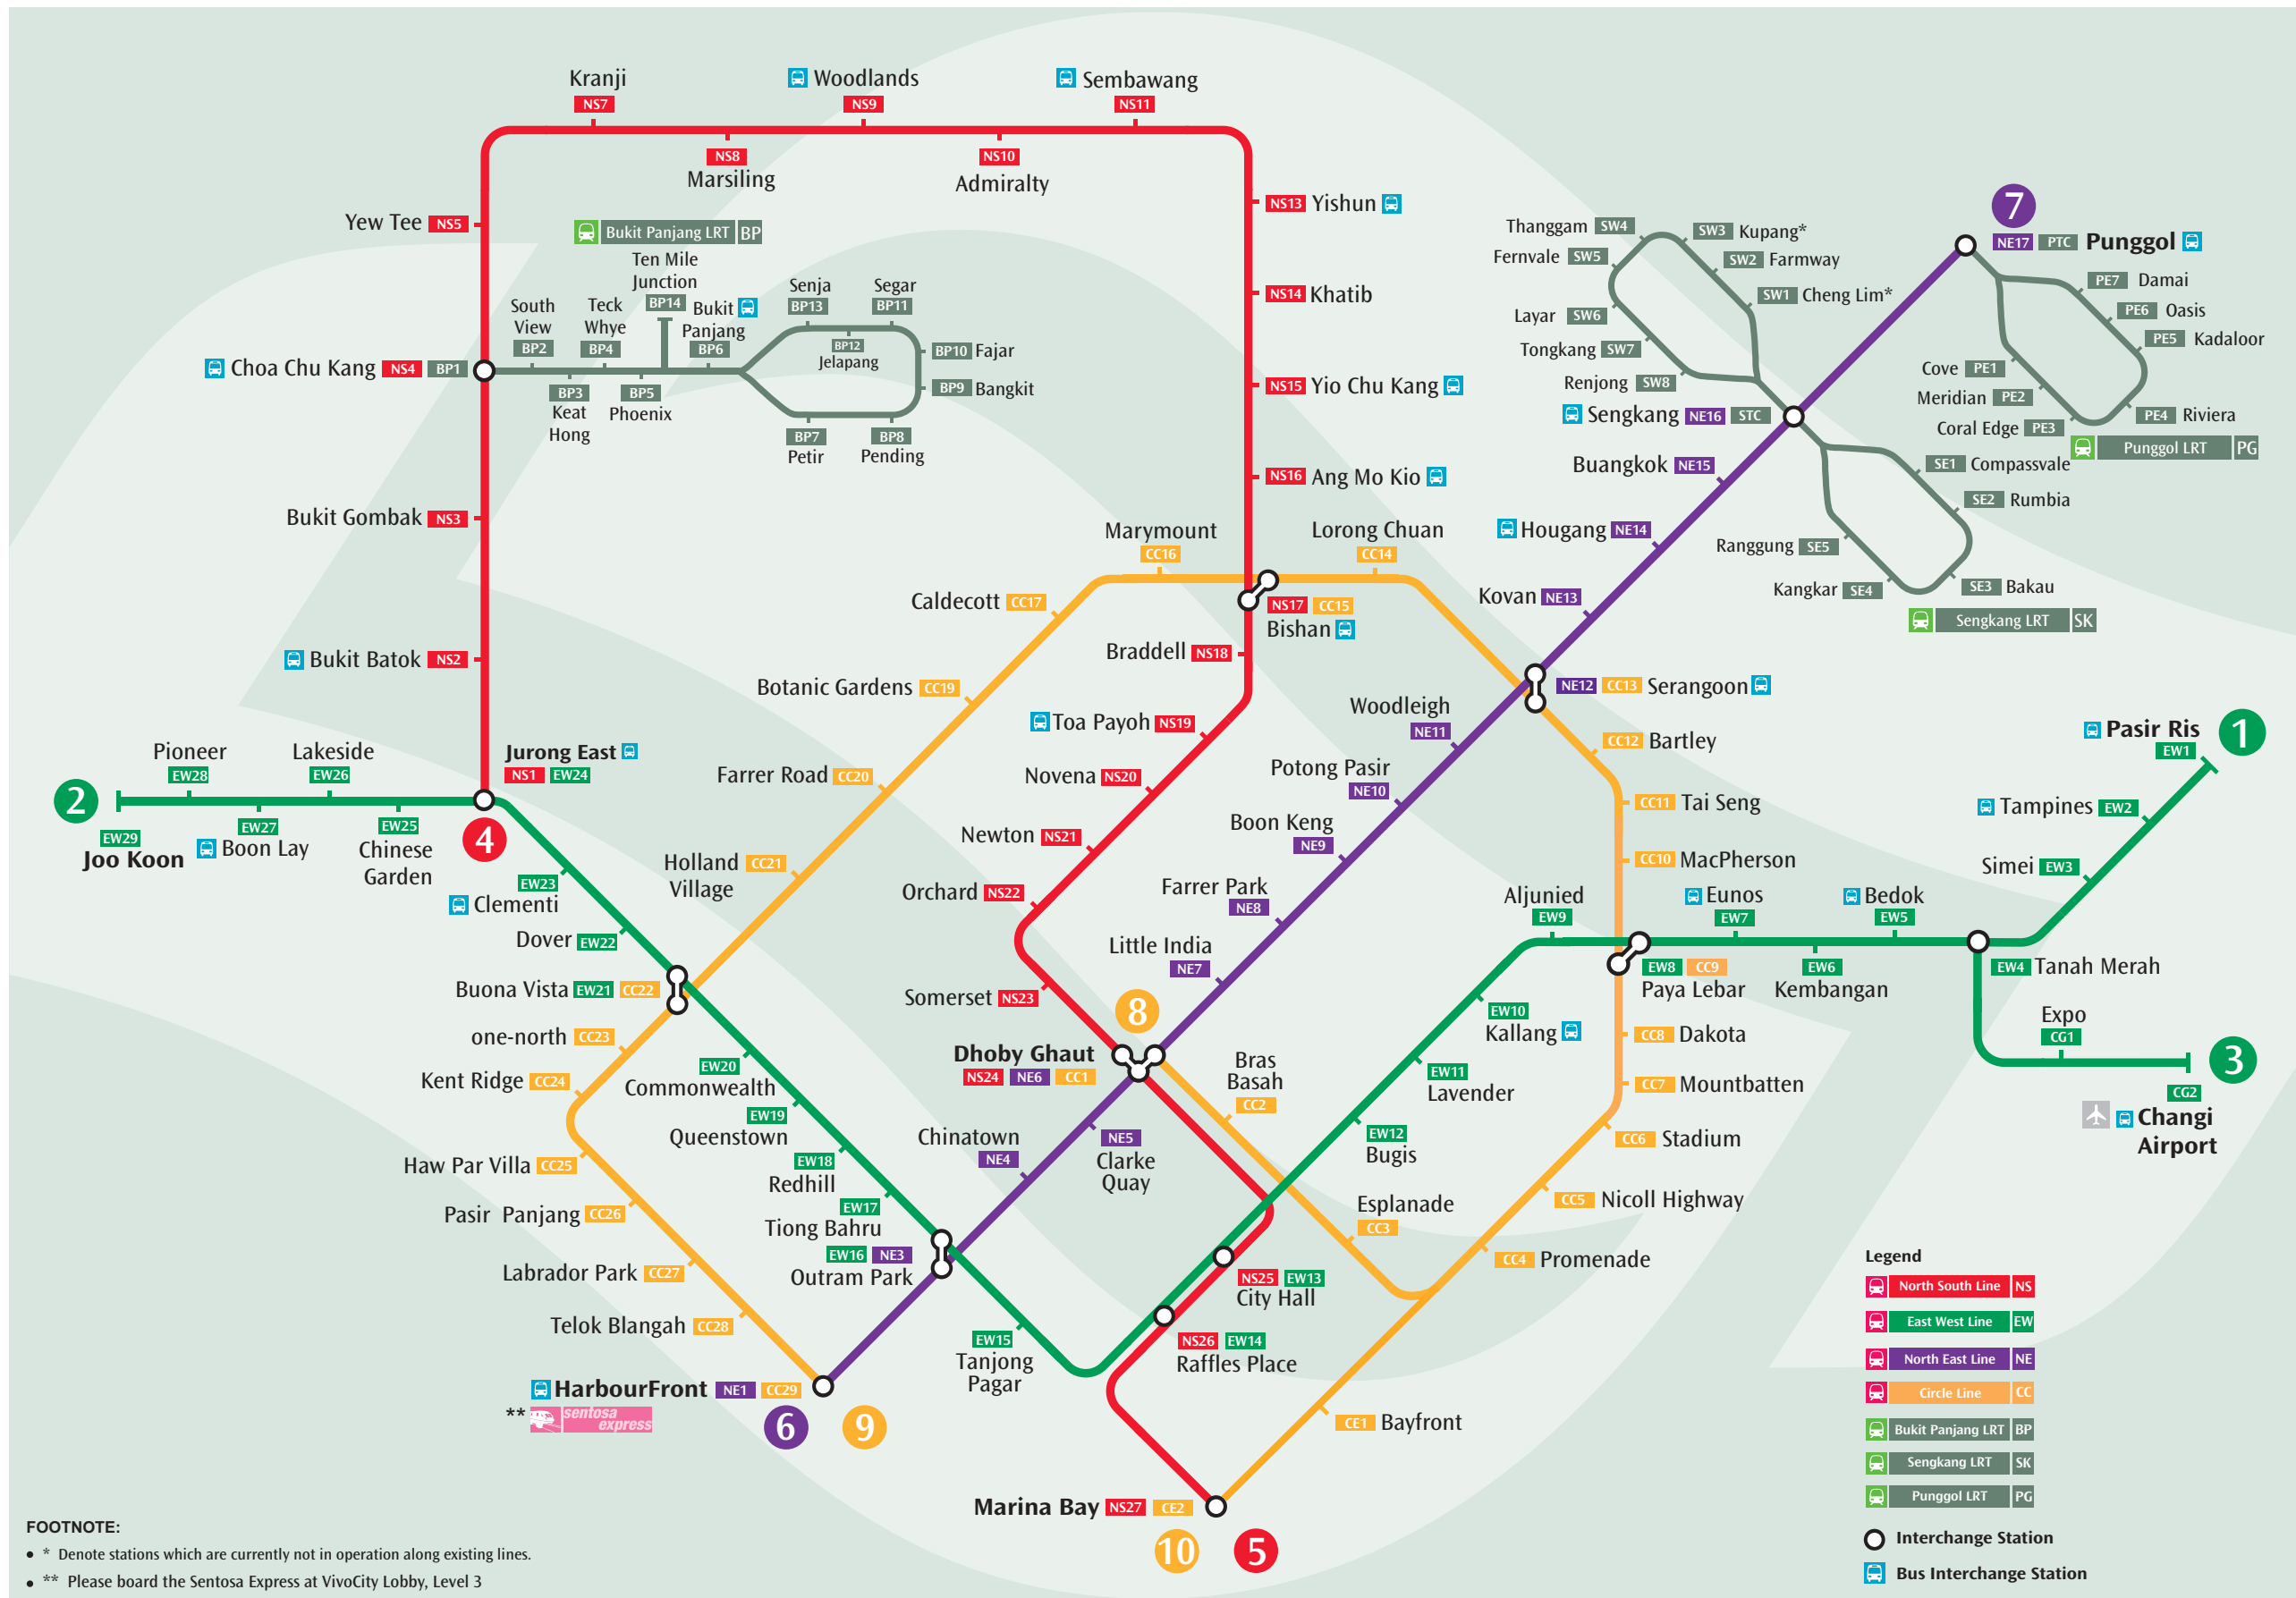

# MRT & LRT System map

**FOOTNOTE:**

- \* Denote stations which are currently not in operation along existing lines.
- \*\* Please board the Sentosa Express at VivoCity Lobby, Level 3