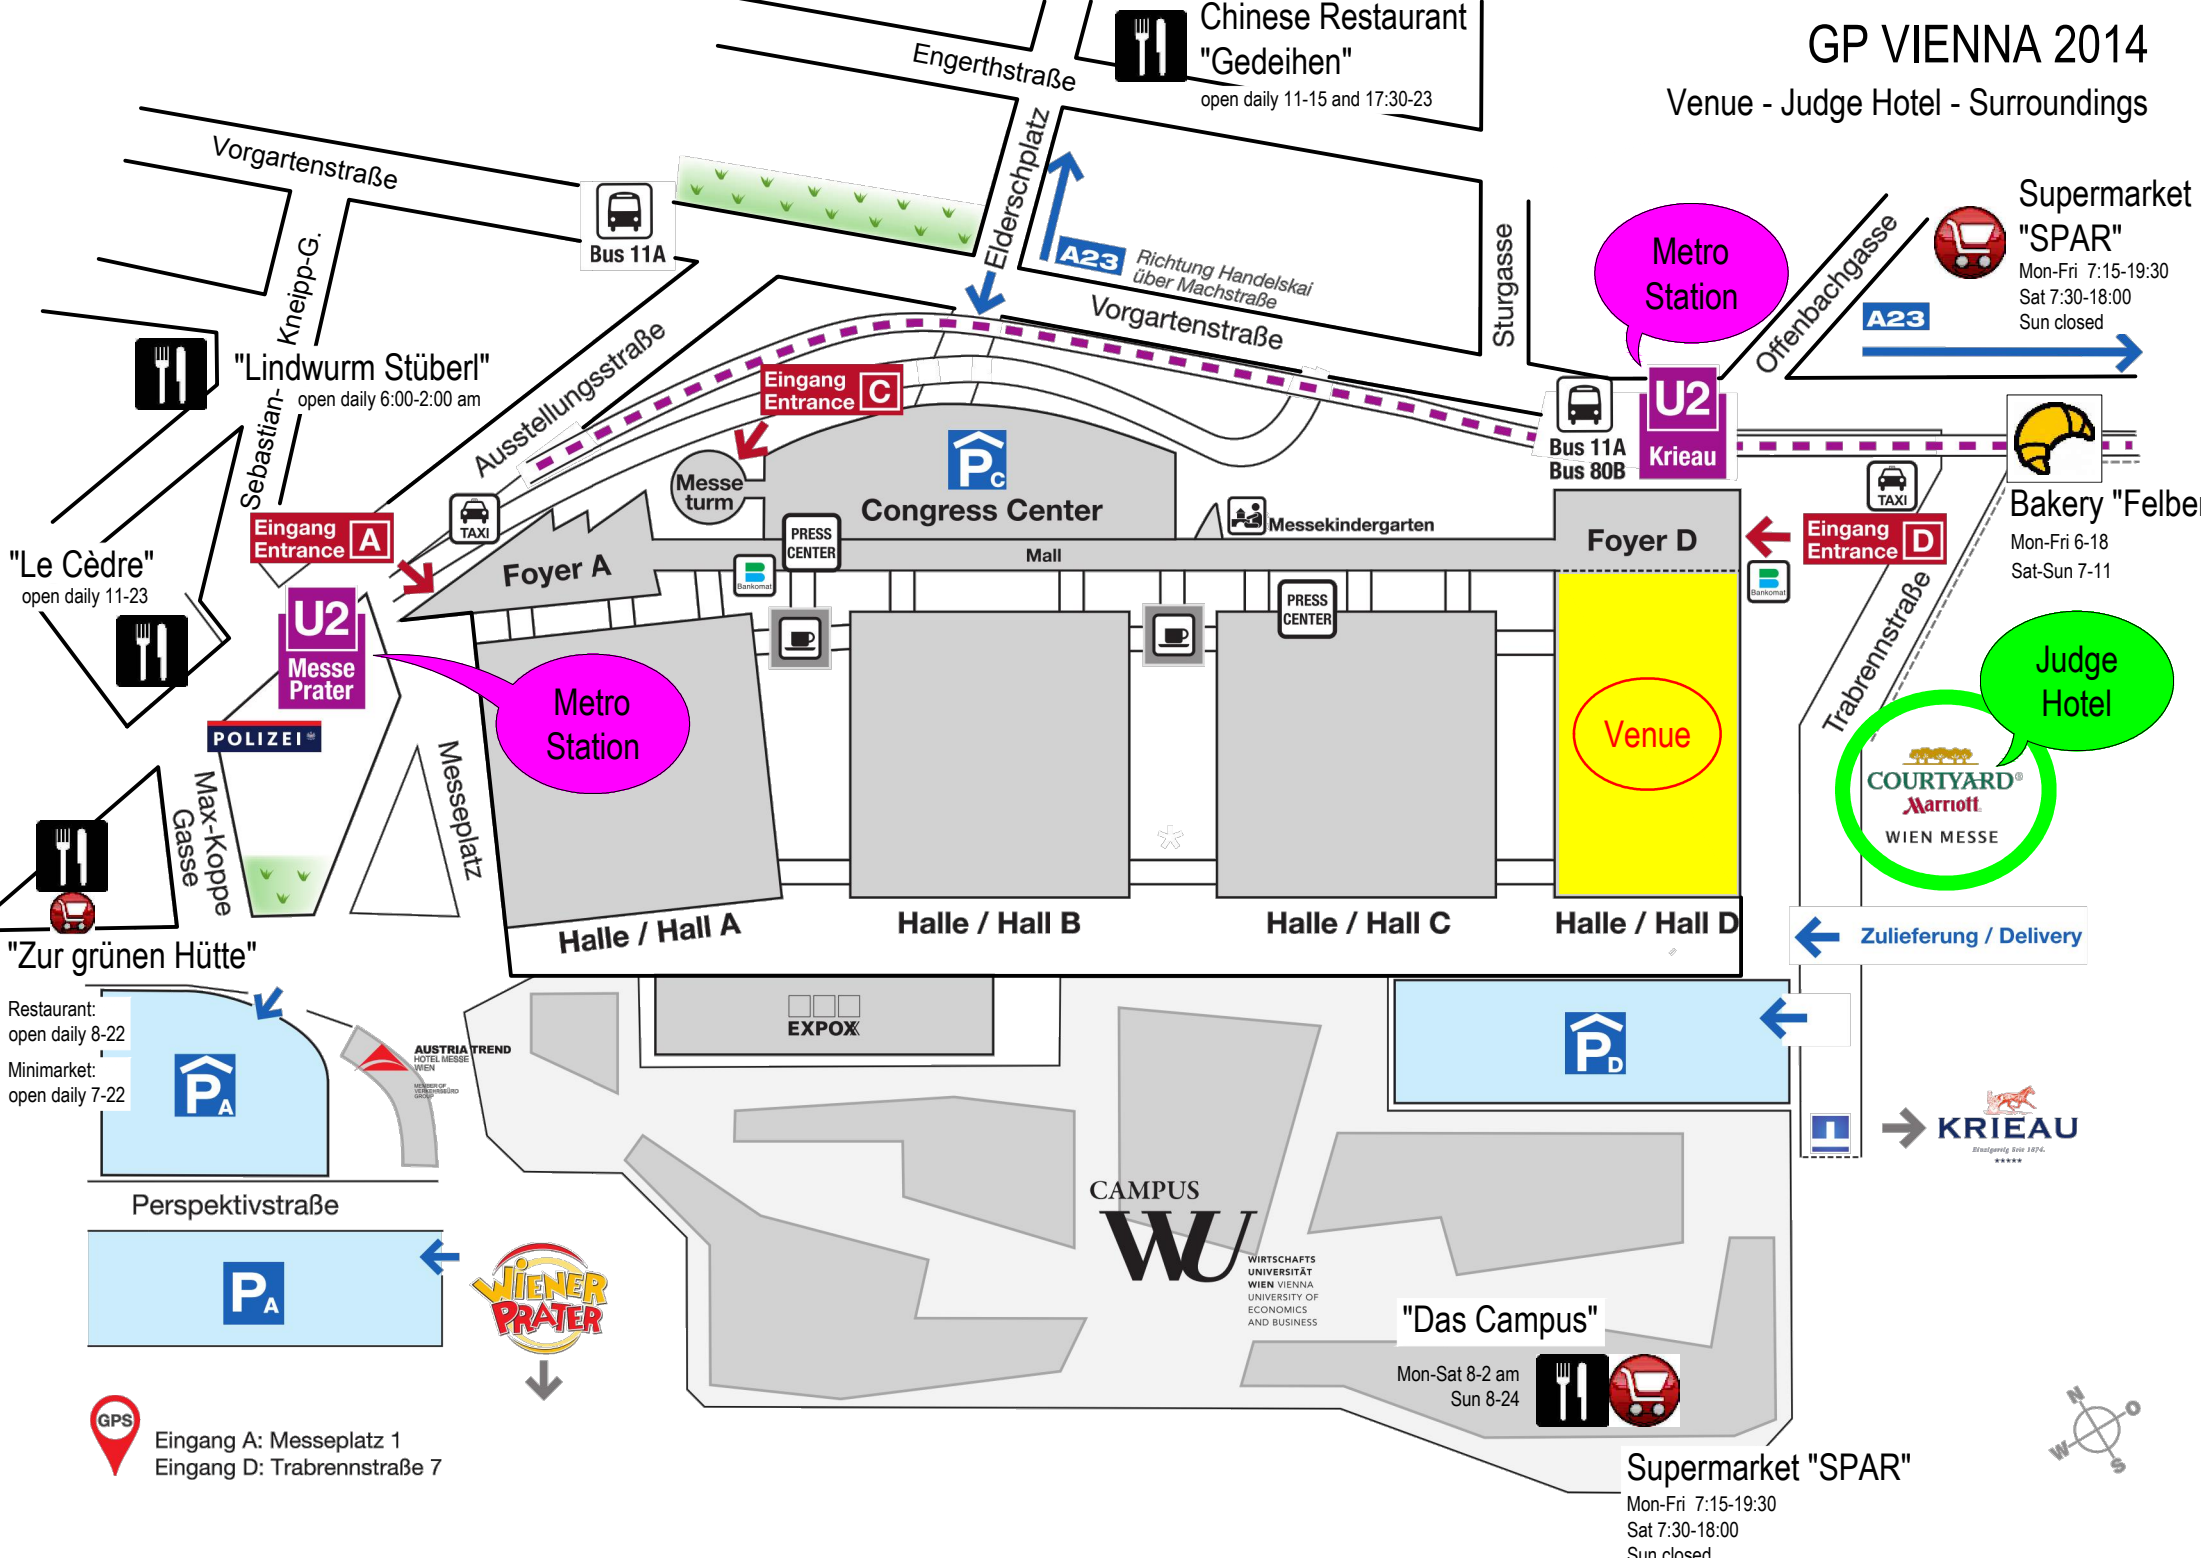

## Venue - Judge Hotel - Surroundings

Chinese Restaurant "Gedeihen"  
open daily 11-15 and 17:30-23

Supermarket "SPAR"  
Mon-Fri 7:15-19:30  
Sat 7:30-18:00  
Sun closed

"Lindwurm Stüberl"  
open daily 6:00-2:00 am

"Le Cèdre"  
open daily 11-23

Bakery "Felber"  
Mon-Fri 6-18  
Sat-Sun 7-11

Judge Hotel

Restaurant:  
open daily 8-22  
Minimarket:  
open daily 7-22

AUSTRIA TREND  
HOTEL MESSE  
WIEN

CAMPUS  
**WU**  
WIRTSCHAFTS  
UNIVERSITÄT  
WIEN VIENNA  
UNIVERSITY OF  
ECONOMICS  
AND BUSINESS

"Das Campus"  
Mon-Sat 8-2 am  
Sun 8-24

KRIEUAU  
Brotbacker seit 1874

Supermarket "SPAR"  
Mon-Fri 7:15-19:30  
Sat 7:30-18:00  
Sun closed

Eingang A: Messeplatz 1  
Eingang D: Trabrennstraße 7

WIENER PRATER